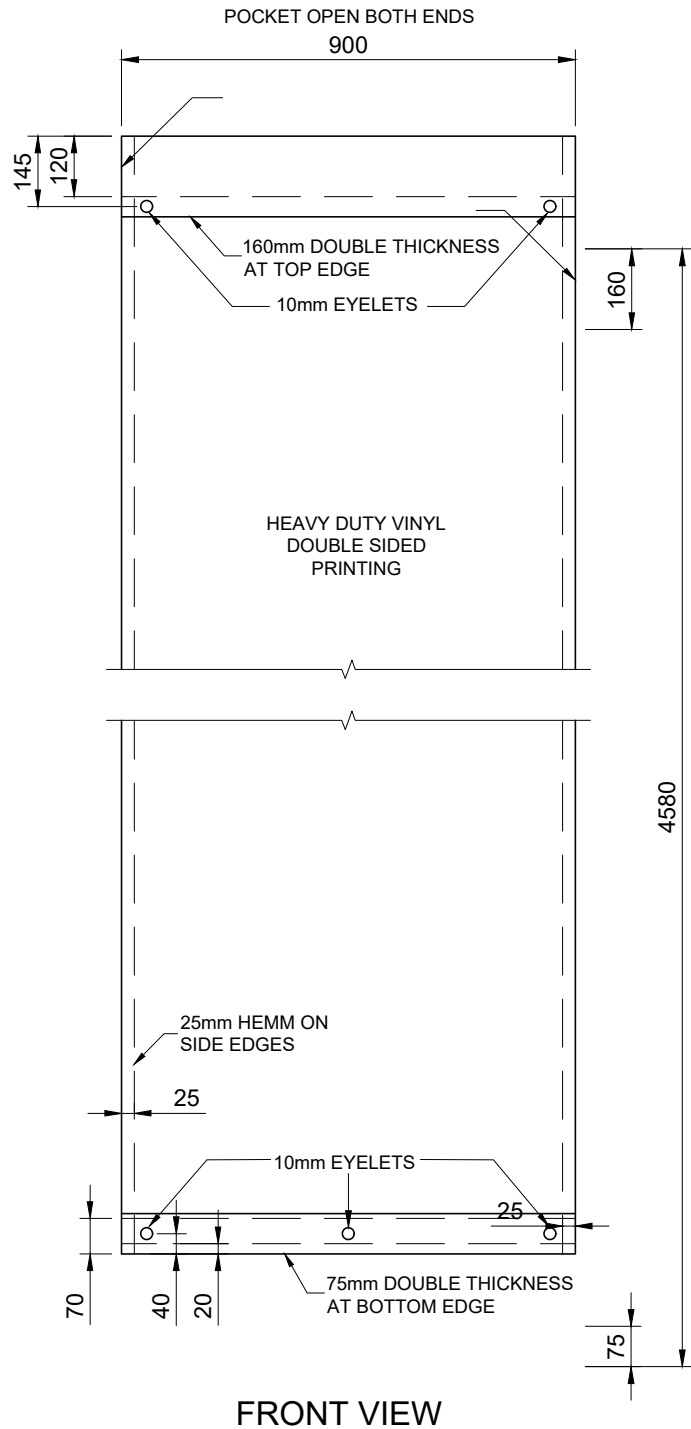

DOUBLE SIDED VINYL BANNER - TYPE 2

901.10

BANNERS & FLAGS

REVIEWED: 15.08.2025

THESE BANNERS ARE USED IN THE FOLLOWING LOCATIONS:
H2 - 12 BANNERS ON HAMPDEN ROAD

Notes:

1. H2 banners are not available for public hire.
2. For General Notes refer *Design and Construction Note 900.02*.

HAMPDEN ROAD
BANNER POLE