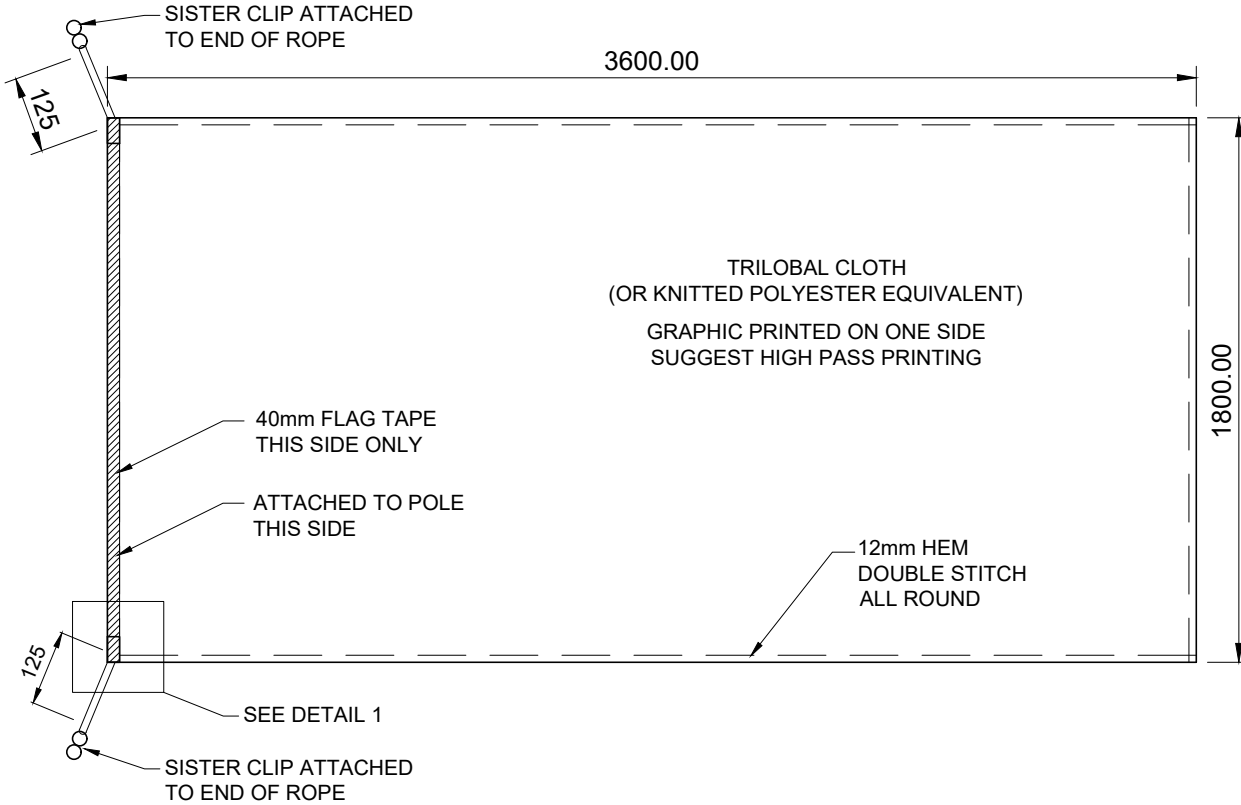

FABRIC FLAGS

901.07

BANNERS & FLAGS

REVIEWED: 15.08.2025

THESE FLAGS ARE USED IN THE FOLLOWING LOCATIONS:

- F1 - 13 FLAGS ON KINGS PARK RD
- F2 - 14 FLAGS ON MOUNTS BAY RD
- F3 - 7 FLAGS ON CAUSEWAY

FLAG FRONT VIEW