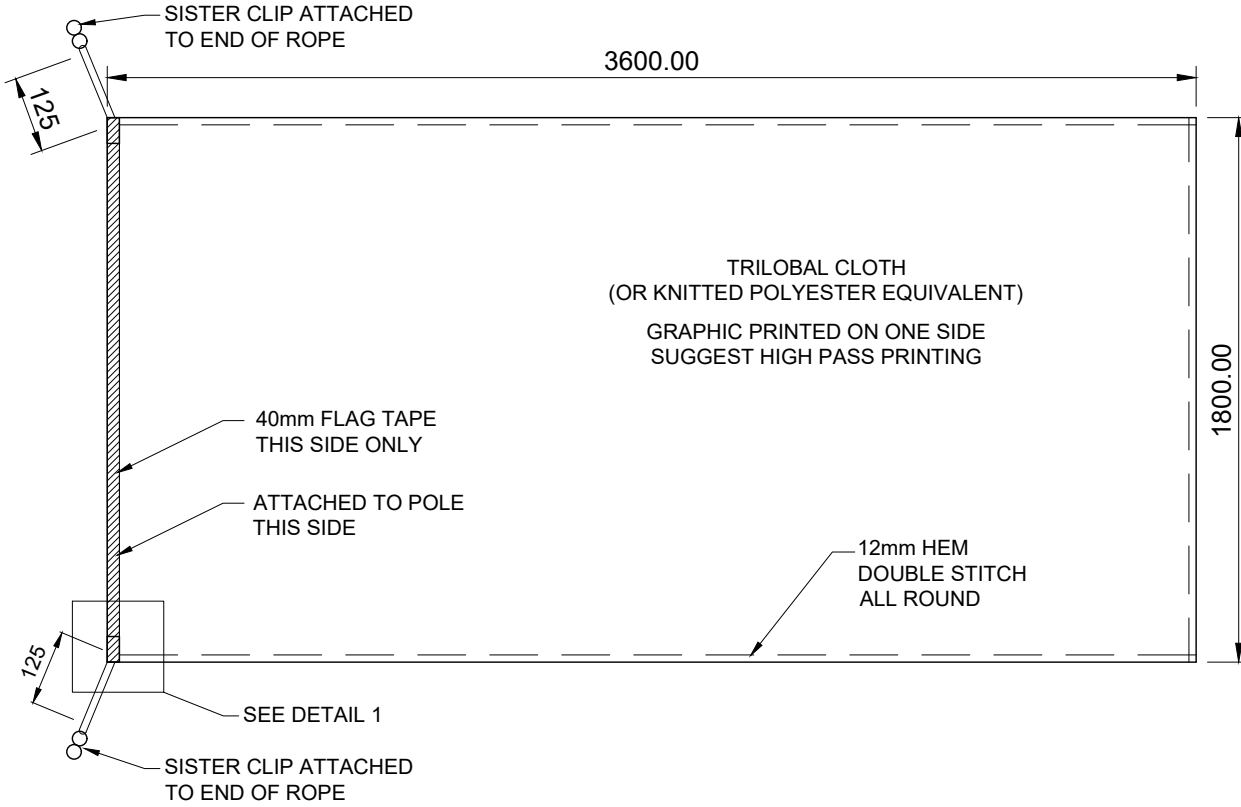

FABRIC FLAGS

901.04

BANNERS & FLAGS

REVIEWED: 23.10.2024

THESE FLAGS ARE USED IN THE FOLLOWING LOCATIONS:

- F1 - 13 FLAGS ON KINGS PARK RD
- F2 - 14 FLAGS ON MOUNTS BAY RD
- F3 - 7 FLAGS ON CAUSEWAY

FLAG FRONT VIEW