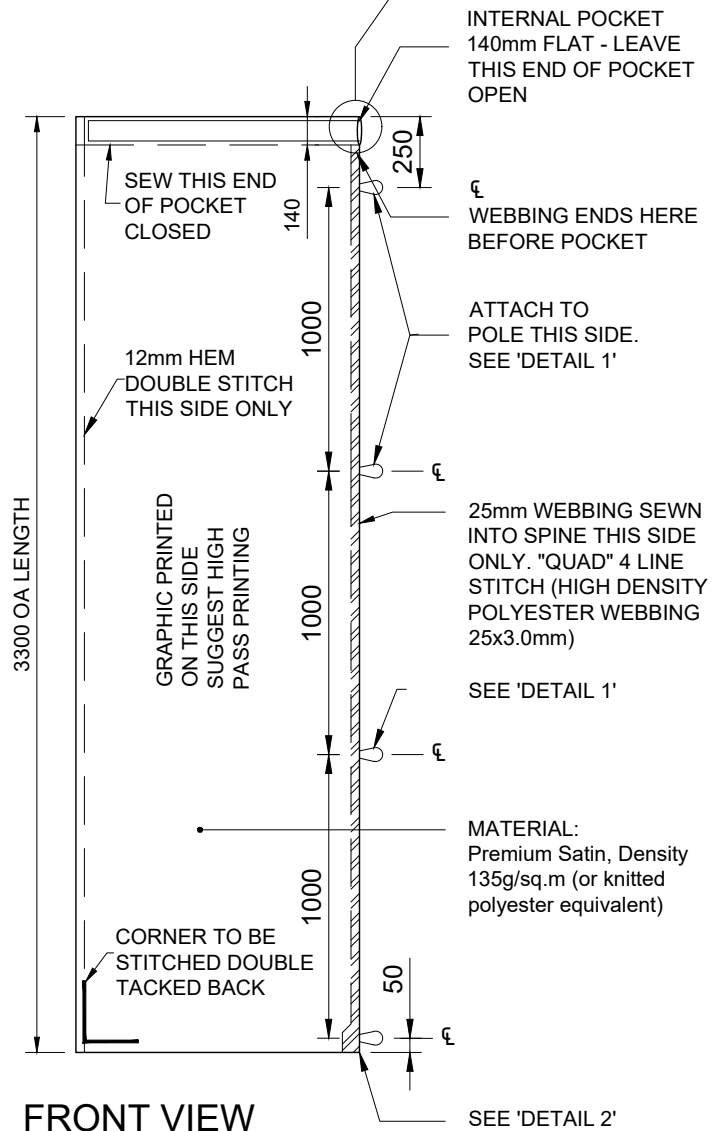

MEDIUM FABRIC BANNER

901.03

BANNERS & FLAGS

REVIEWED: 23.10.2024

THESE BANNERS ARE USED IN THE FOLLOWING LOCATIONS:

- E2 - 9 BANNERS ON ELIZABETH QUAY (WESTERN PROMENADE)
- E4 - 11 BANNERS ON ELIZABETH QUAY (EASTERN PROMENADE)
- K1 - 42 BANNERS ON KINGS PARK RD

THICK VINYL LINER WITHIN POCKET WITH HEAVY DUTY CLOSURE AT CLOSED END TO BE INCORPORATED INTO BANNER STITCHING AND MATERIAL TO PREVENT THE CLOSED END OF THE POCKET FROM OPENING.

Notes:

1. Banners for E2 and E4, the handle must alternate between left and right.