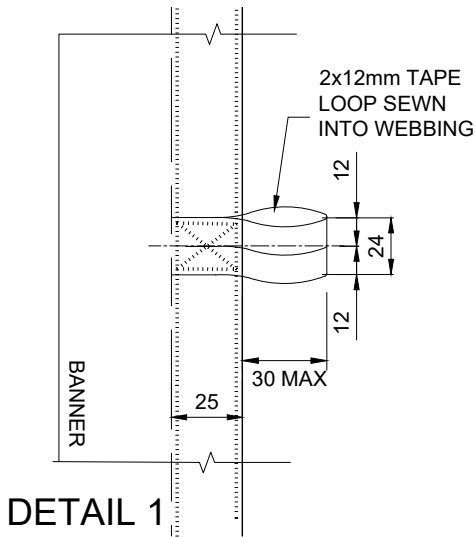

THICK VINYL LINER WITHIN POCKET WITH HEAVY DUTY CLOSURE AT CLOSED END TO BE INCORPORATED INTO BANNER STITCHING AND MATERIAL TO PREVENT THE CLOSED END OF THE POCKET FROM OPENING.

Notes:

1. Banners for E2 and E4, the handle must alternate between left and right.